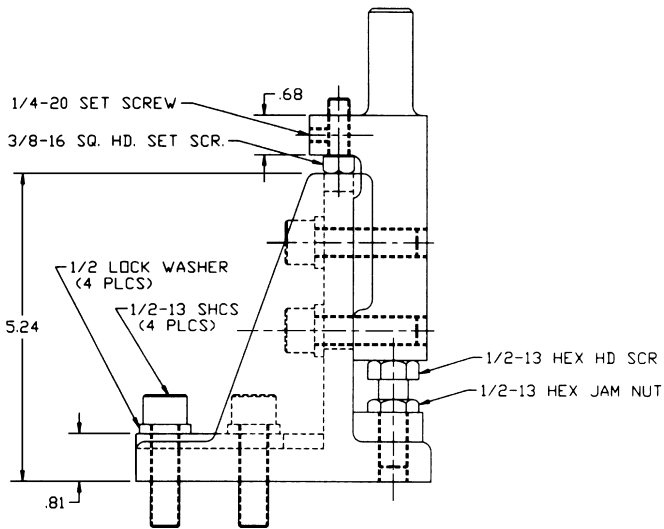

Top Adjusting Point Holder

Part No.56ZM5206

Typical Application