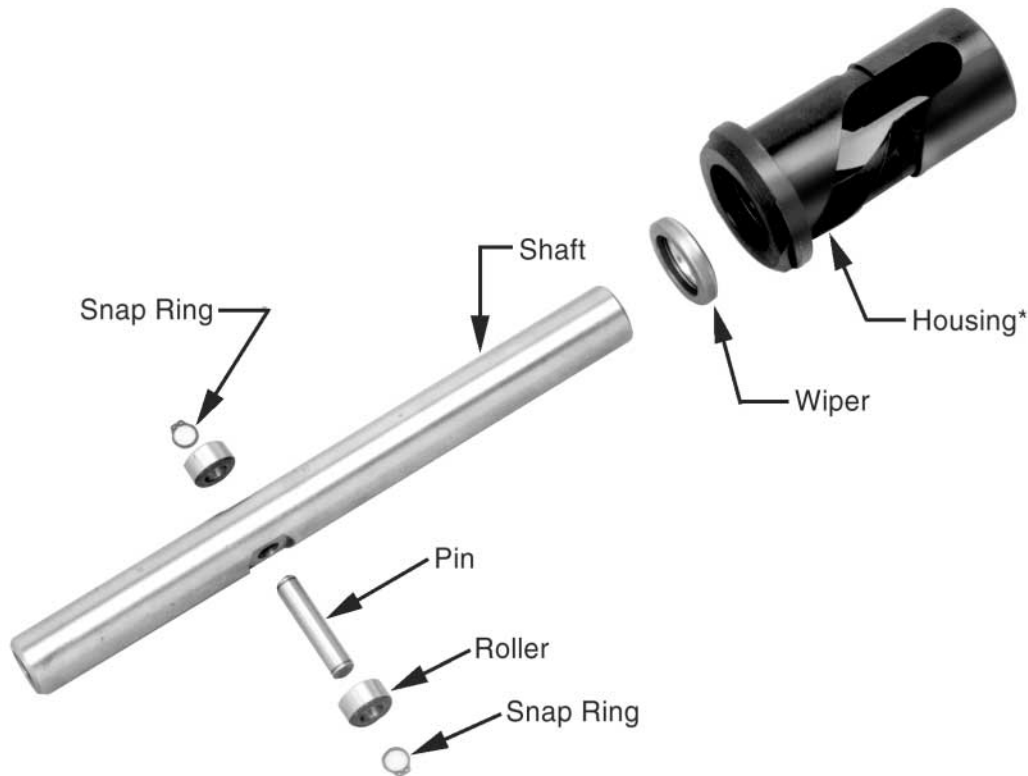

Rota-Shaft Accessories / Parts (Non-Powered)

PARTS LIST

E75206 SERIES

PART NUMBER	DESCRIPTION
E-75206-R/L-1	Housing (R or L)*
E-75206-2	Shaft
E-75206-3	Roller (2 required)
E-75206-4	Pin
E-75206-4A	Roller & Pin Assy. (consisting of 2 pcs. E75206-3, 1 pc. 75206-4, 2 pcs. 75206-6)
E-75206-5	Wiper Scraper
E-75206-6	Snap Ring

E11500 SERIES

PART NUMBER	DESCRIPTION
E-11500-R/L-1	Housing (R or L)*
E-11500-2	Shaft
E-11500-3	Roller (2 required)
E-11500-4	Pin
E-11500-4A	Roller & Pin Assy. (consisting of 2 pcs. E11500-3, 1 pc. 11500-4, 2 pcs. 11500-6)
E-11500-5	Wiper Scraper
E-11500-6	Snap Ring

E14207 SERIES

PART NUMBER	DESCRIPTION
E-14207-R/L-1	Housing (R or L)*
E-14207-2	Shaft
E-14207-3	Roller
E-14207-4	Pin
E-14207-4A	Roller & Pin Assy. (consisting of 2 pcs. E14207-3, 1 pc. 14207-4, 2 pcs. 14207-6)
E-14207-5	Wiper Scraper
E-14207-6	Snap Ring

E2000 SERIES

PART NUMBER	DESCRIPTION
E-2000-R/L-1	Housing (R or L)*
E-2000-2	Shaft
E-2000-3	Roller (2 required)
E-2000-4	Pin
E-2000-4A	Roller & Pin Assy. (consisting of 2 pcs. E2000-3, 1 pc. 2000-4, 2 pcs. 2000-6)
E-2000-5	Wiper Scraper
E-2000-6	Snap Ring